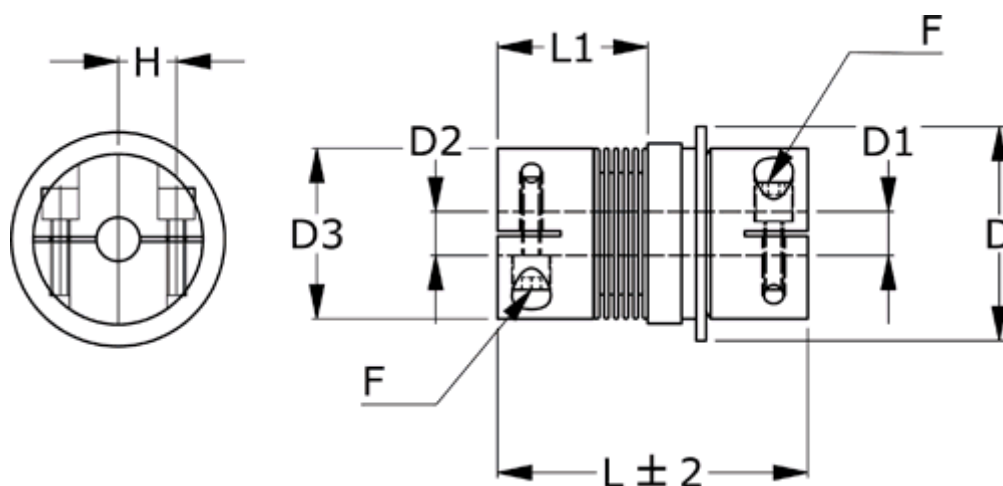

Data Sheet

Article number: 335015001583860D1

Description: Safety coupling BKK 500 multiposition
Length 158 mm, bore 38/60 mm, TKn max 250 NM

Measures

D = 129
D1 = 60
D2 = 38
D3 = 122.0
F = M12
H = 42.0
L = 158
L1 = 70.0

Nom. torque NM (TKn) = 250NM overload torque range 1
Position engagement = C = Synchronous
s = 2.0